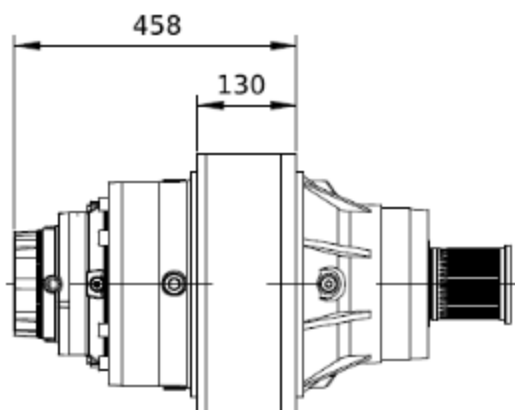

Item	Qty.	Description	Unit Price EUR	Total Price EUR
1	1	Planetary Gearbox Model: 3 10 L 3 53.0 HZ SF D0AN A W0A 2T310L3053005		
<b>Subtotal EXW without packing</b>				
Packing, Handling and FCA charges				
<b>Total FCA Germany</b>				
Freight Charges to Tehran by Truck				
<b>Total CPT Tehran</b>				

**Gearbox size:**

**Output shaft:**